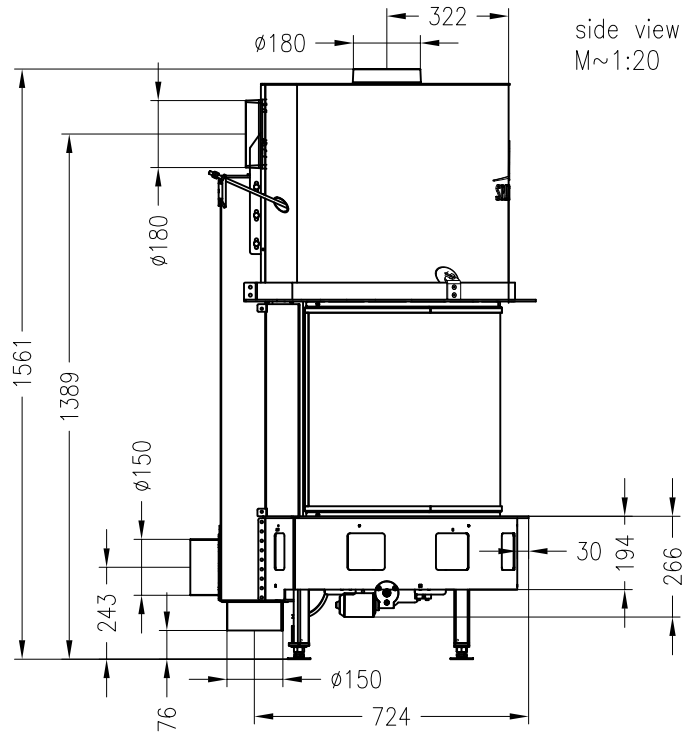

Fireplace insert Magic
hinged door

Prestige
as at: 02/2014

front view
M~1:20

side view
M~1:20

horizontal section
M~1:10

All representations and drawings are protected by applicable copyright laws.
Utilisation or publication, including individual details, only with our written approval.
Technical data subject to change. Errors and omissions excepted.