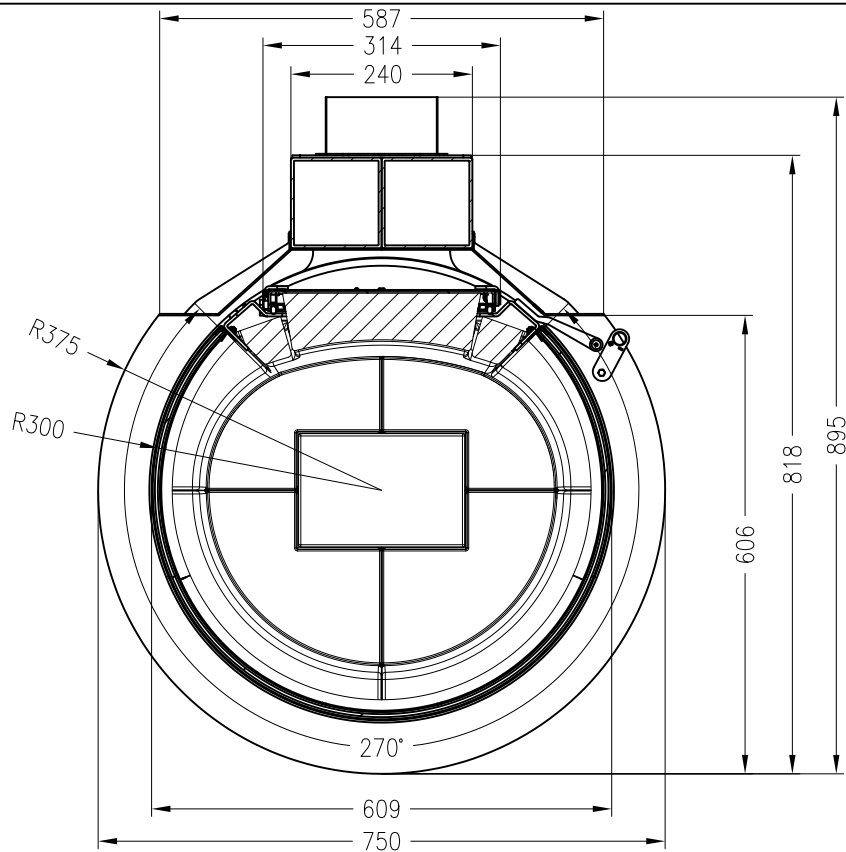

Fireplace insert Magic
hinged door

Prestige
as at: 02/2014

front view
M~1:20

side view
M~1:20

horizontal section
M~1:10

All representations and drawings are protected by applicable copyright laws.
Utilisation or publication, including individual details, only with our written approval.
Technical data subject to change. Errors and omissions excepted.